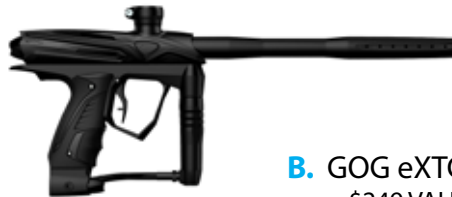

Don't forget, we have a huge selection of marker and gear color combos available, and sizes from XS to 5XL! Contact your local Valken Dealer for more details or Will at will@valken.com or 856-812-2806

Valken Sponsorship Partners

Step 1: Choose Your Marker

A. DLX Luxe 1.5
\$1450 VALUE
(Includes 2.0 Power core & Freak Barrel Kit)

B. GOG eTCy
\$249 VALUE

C. GOG G1
\$249 VALUE

D. Vanguard Demon
\$1050 VALUE