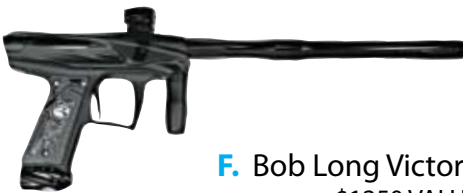

F. Bob Long Victory
$1250 VALUE